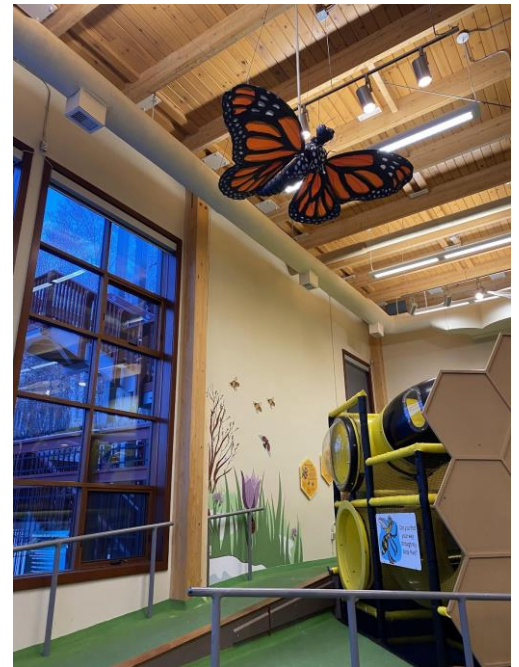

PROJECT SUMMARY

The Tegler Discovery Zone, an addition to the John Janzen Nature Centre constructed in the early 2000's, was created to serve as an indoor play space for children aged 10 and under. In recent years, a need was identified by the City of Edmonton for more interactive elements within the space, which is where Fuse stepped into the project.

Fuse provided consultation and design services, as well as project management and oversight of fabrication and installation of numerous new interactive features. This exciting project allowed our team to design a wonder-filled indoor experience for young guests that works to support learning through play. The added enhancements were designed to match the aesthetic of an existing space and focused on nature education through interaction and discovery.

PROJECT ELEMENTS

Fuse's creative team was able to bring to life 10+ innovative elements to engage young guests more fully with the space. As the audience of the Tegler Discovery Zone is primarily children aged 6 and under, we focused on creating highly interactive elements, full of colour and whimsy, with minimal text. Some of the major enhancements added to the space include:

- Interactive Large-scale Pollinators
 - A suspended Monarch and Hummingbird Moth, with levers for children to flap the wings
- Largescale Fall Magnet Wall
- Ant Colony Wall Peg Maze
- "Become a Critter" Photo-op Railing
- Build-your-own Foam Flowers
- Decomposition Detective Flipbook
- Toddler Wetland Activity Carpet
- Large Scale Seasonal Wall Graphics